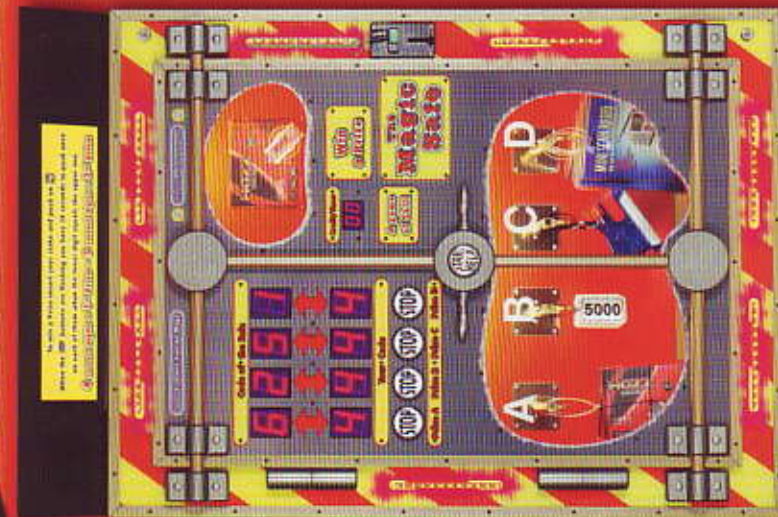

The Magic Safe

VdW International

The Magic Safe

201 cm

58 cm

90 cm

Distributed by

VdW International