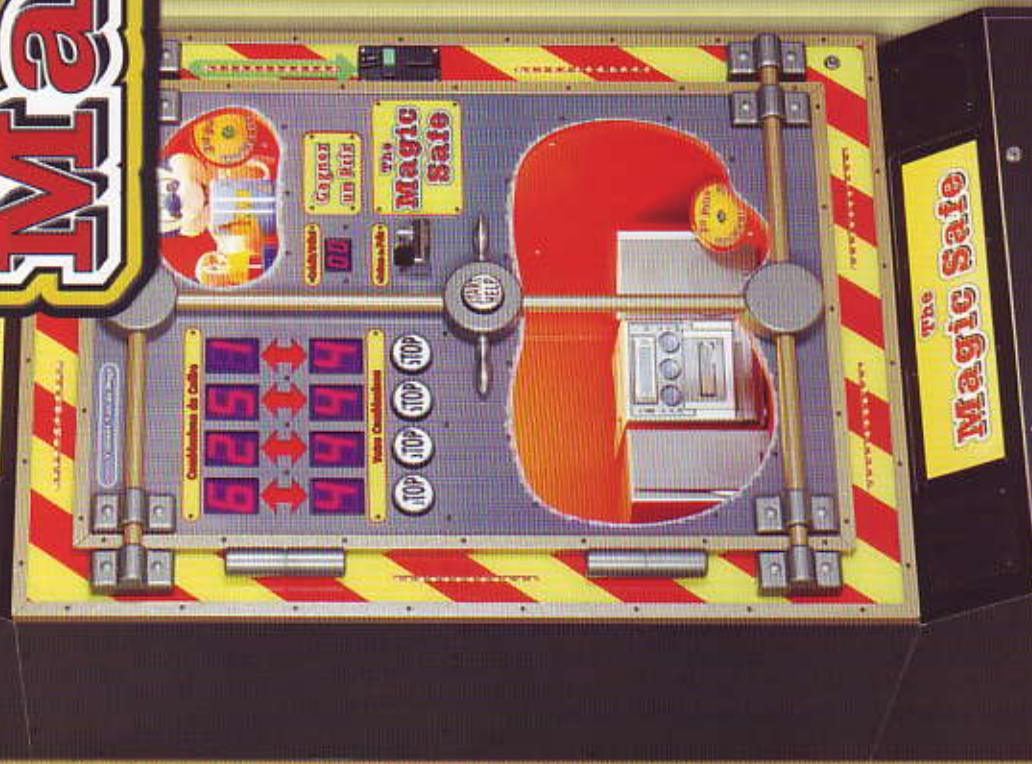

The Magic Safe

VdW International

The Magic Safe

201 cm

58 cm

90 cm

Distributed by

VdW International